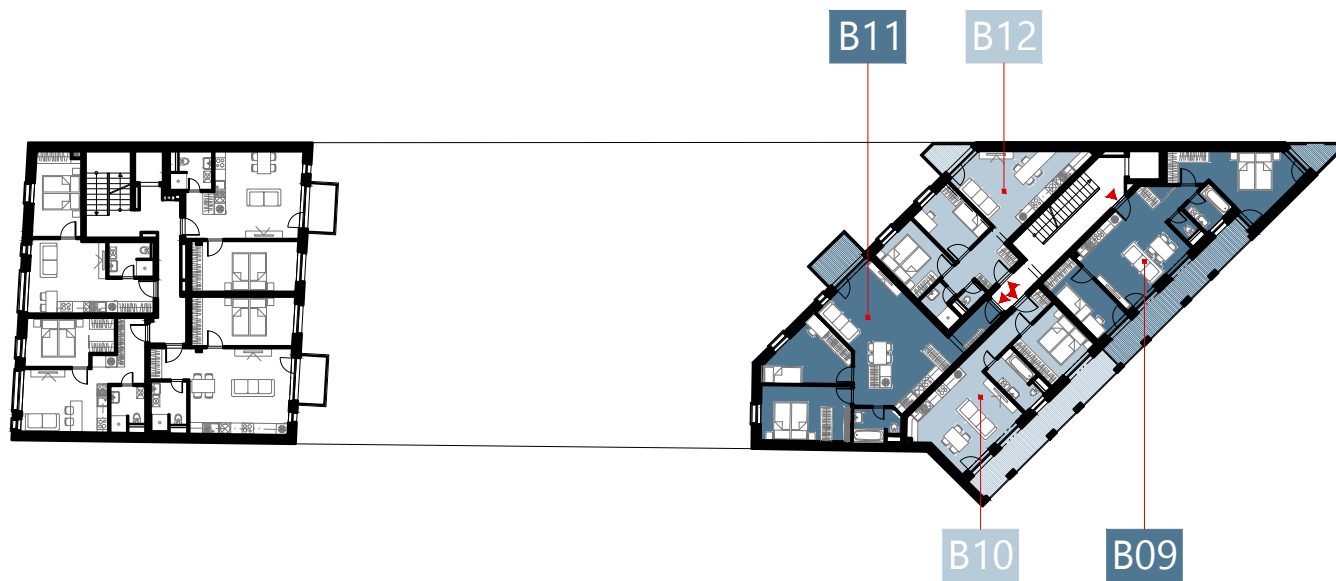

OBJEKT B - 4.NP

B9 apartmán	/ apartment	56,48 m ²
B10 apartmán	/ apartment	42,53 m ²
B11 apartmán	/ apartment	67,53 m ²
B12 apartmán	/ apartment	49,98 m ²

schematický rez objektom